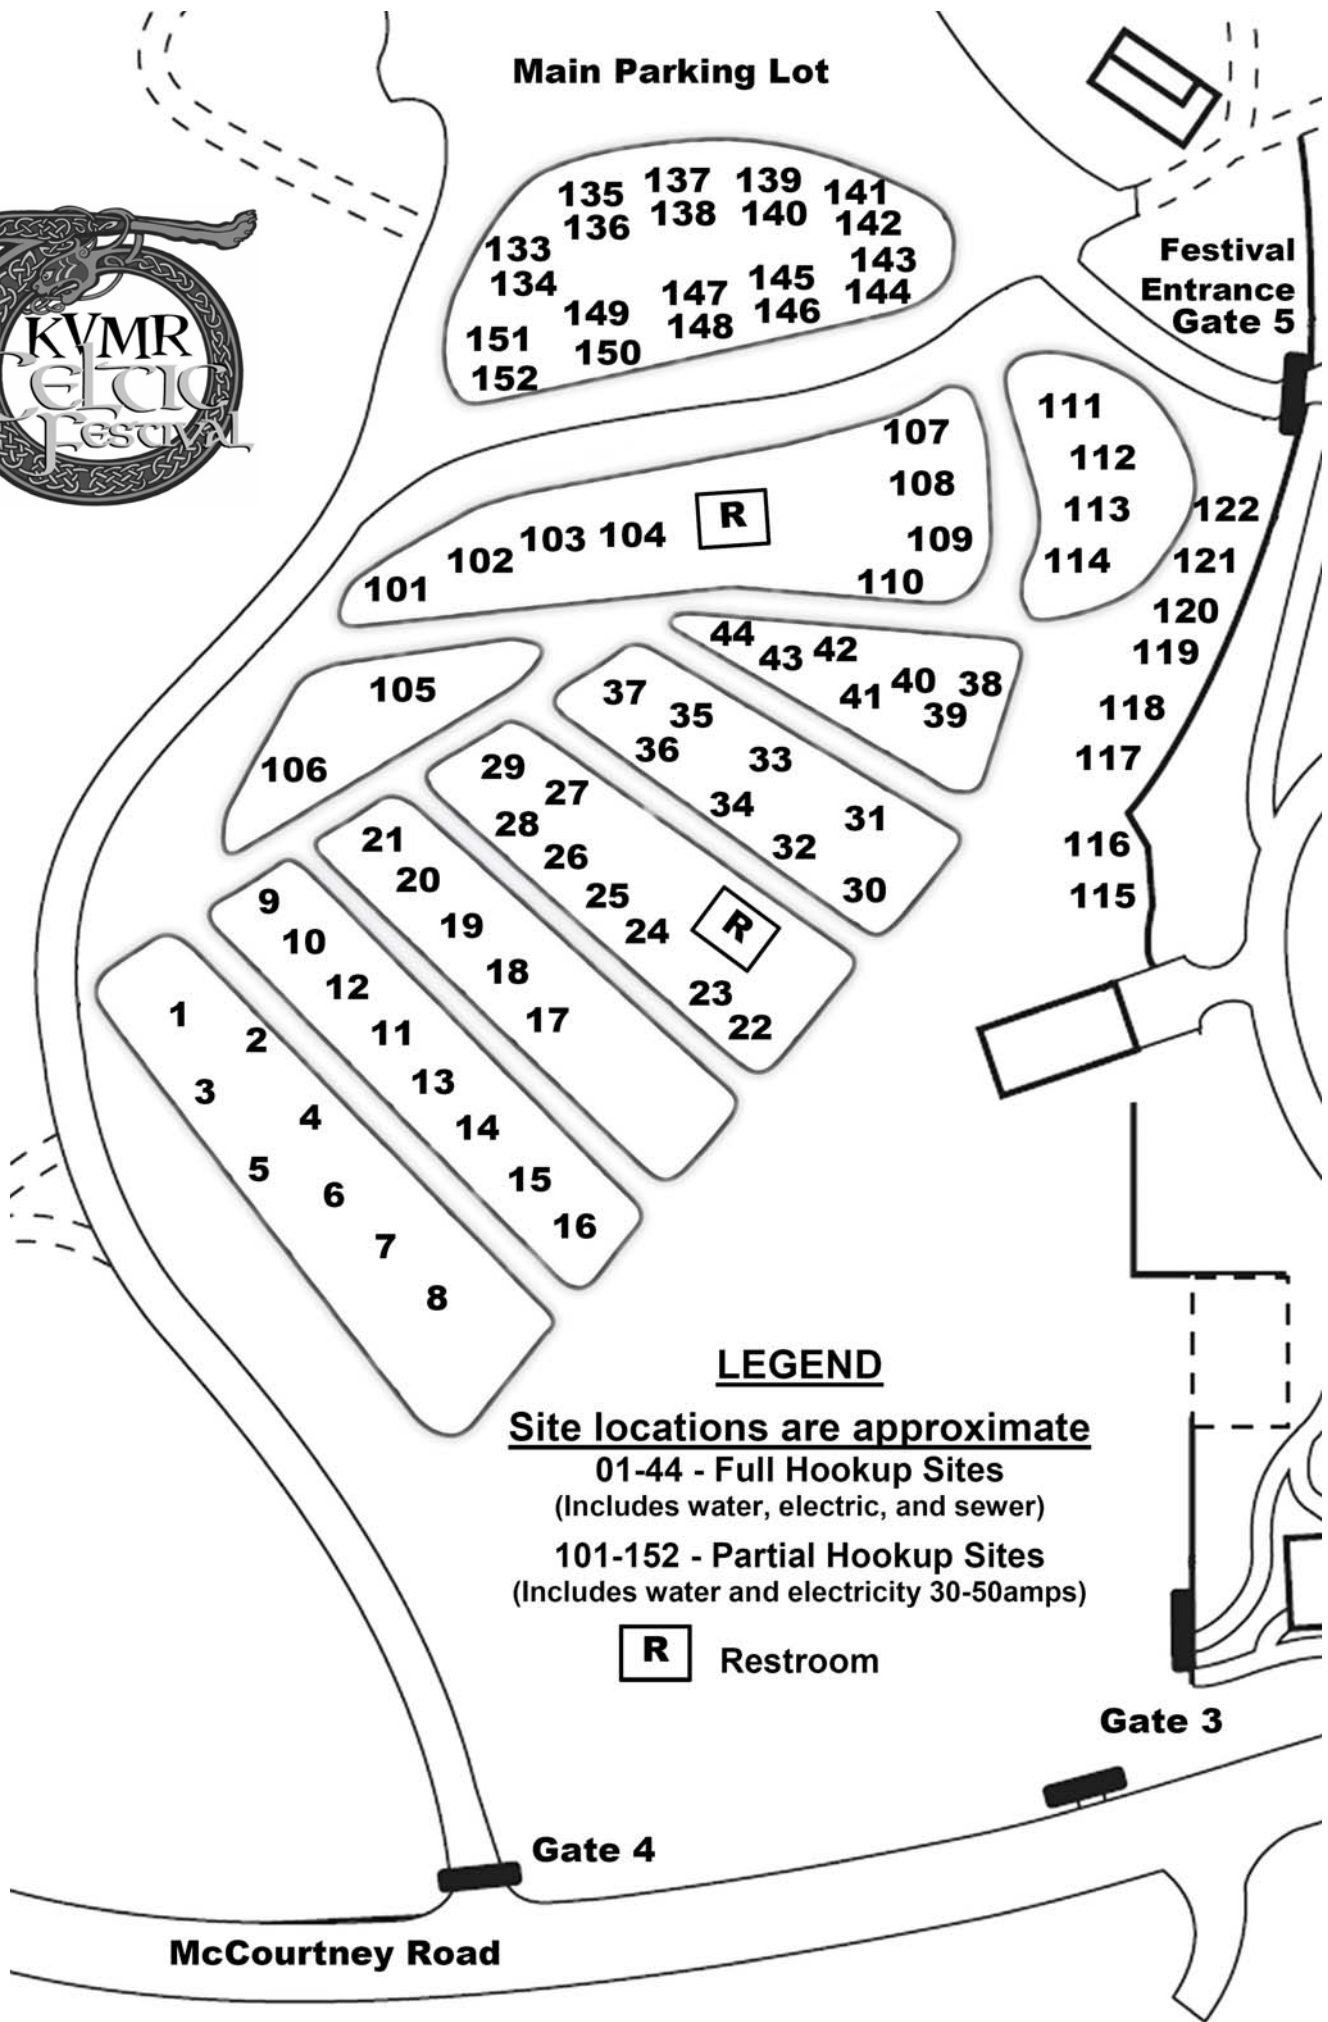

Main Parking Lot

135 137 139 141
136 138 140 142
133 134 143 144
149 147 145 146
151 150 148 146
152

Festival Entrance Gate 5

107
108
109
110
101 102 103 104 **R**

111
112
113
114
122
121
120

44 43 42
37 35 41 40 38
36 33 39
34 32 31

105
106
29 27
28 26
25 24 **R**
23 22
21 20 19 18 17
9 10 12 11 13 14 15 16

119
118
117
116
115

LEGEND

Site locations are approximate

01-44 - Full Hookup Sites
(Includes water, electric, and sewer)

101-152 - Partial Hookup Sites
(Includes water and electricity 30-50amps)

R Restroom

Gate 3

Gate 4

McCourtney Road